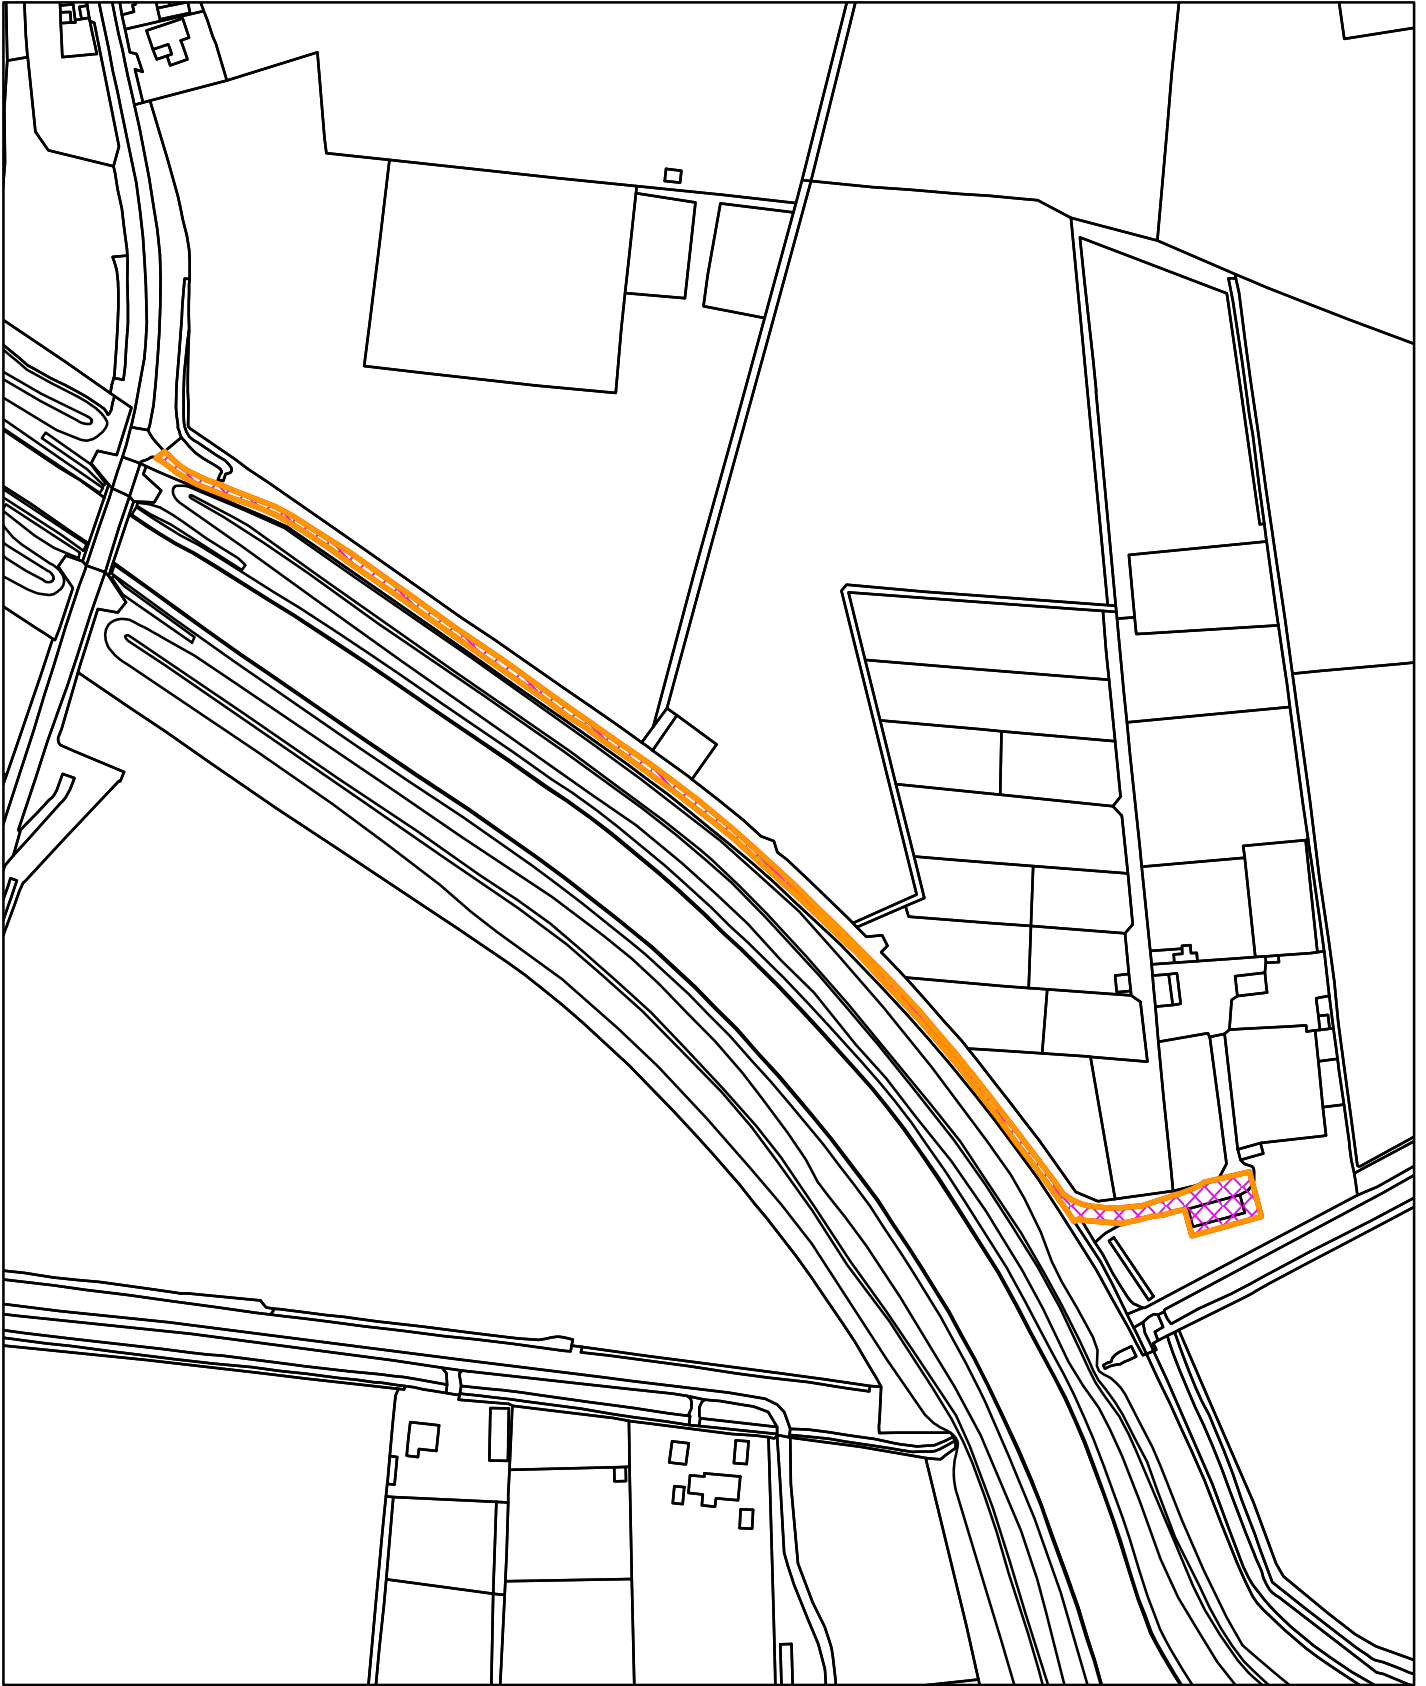

21/01127/F

Twelve Acre Farm, Moor Drove (East), Hockwold Cum Wilton, IP26 4JU

© Crown copyright and database rights 2022
Ordnance Survey 100024314

06/06/2022